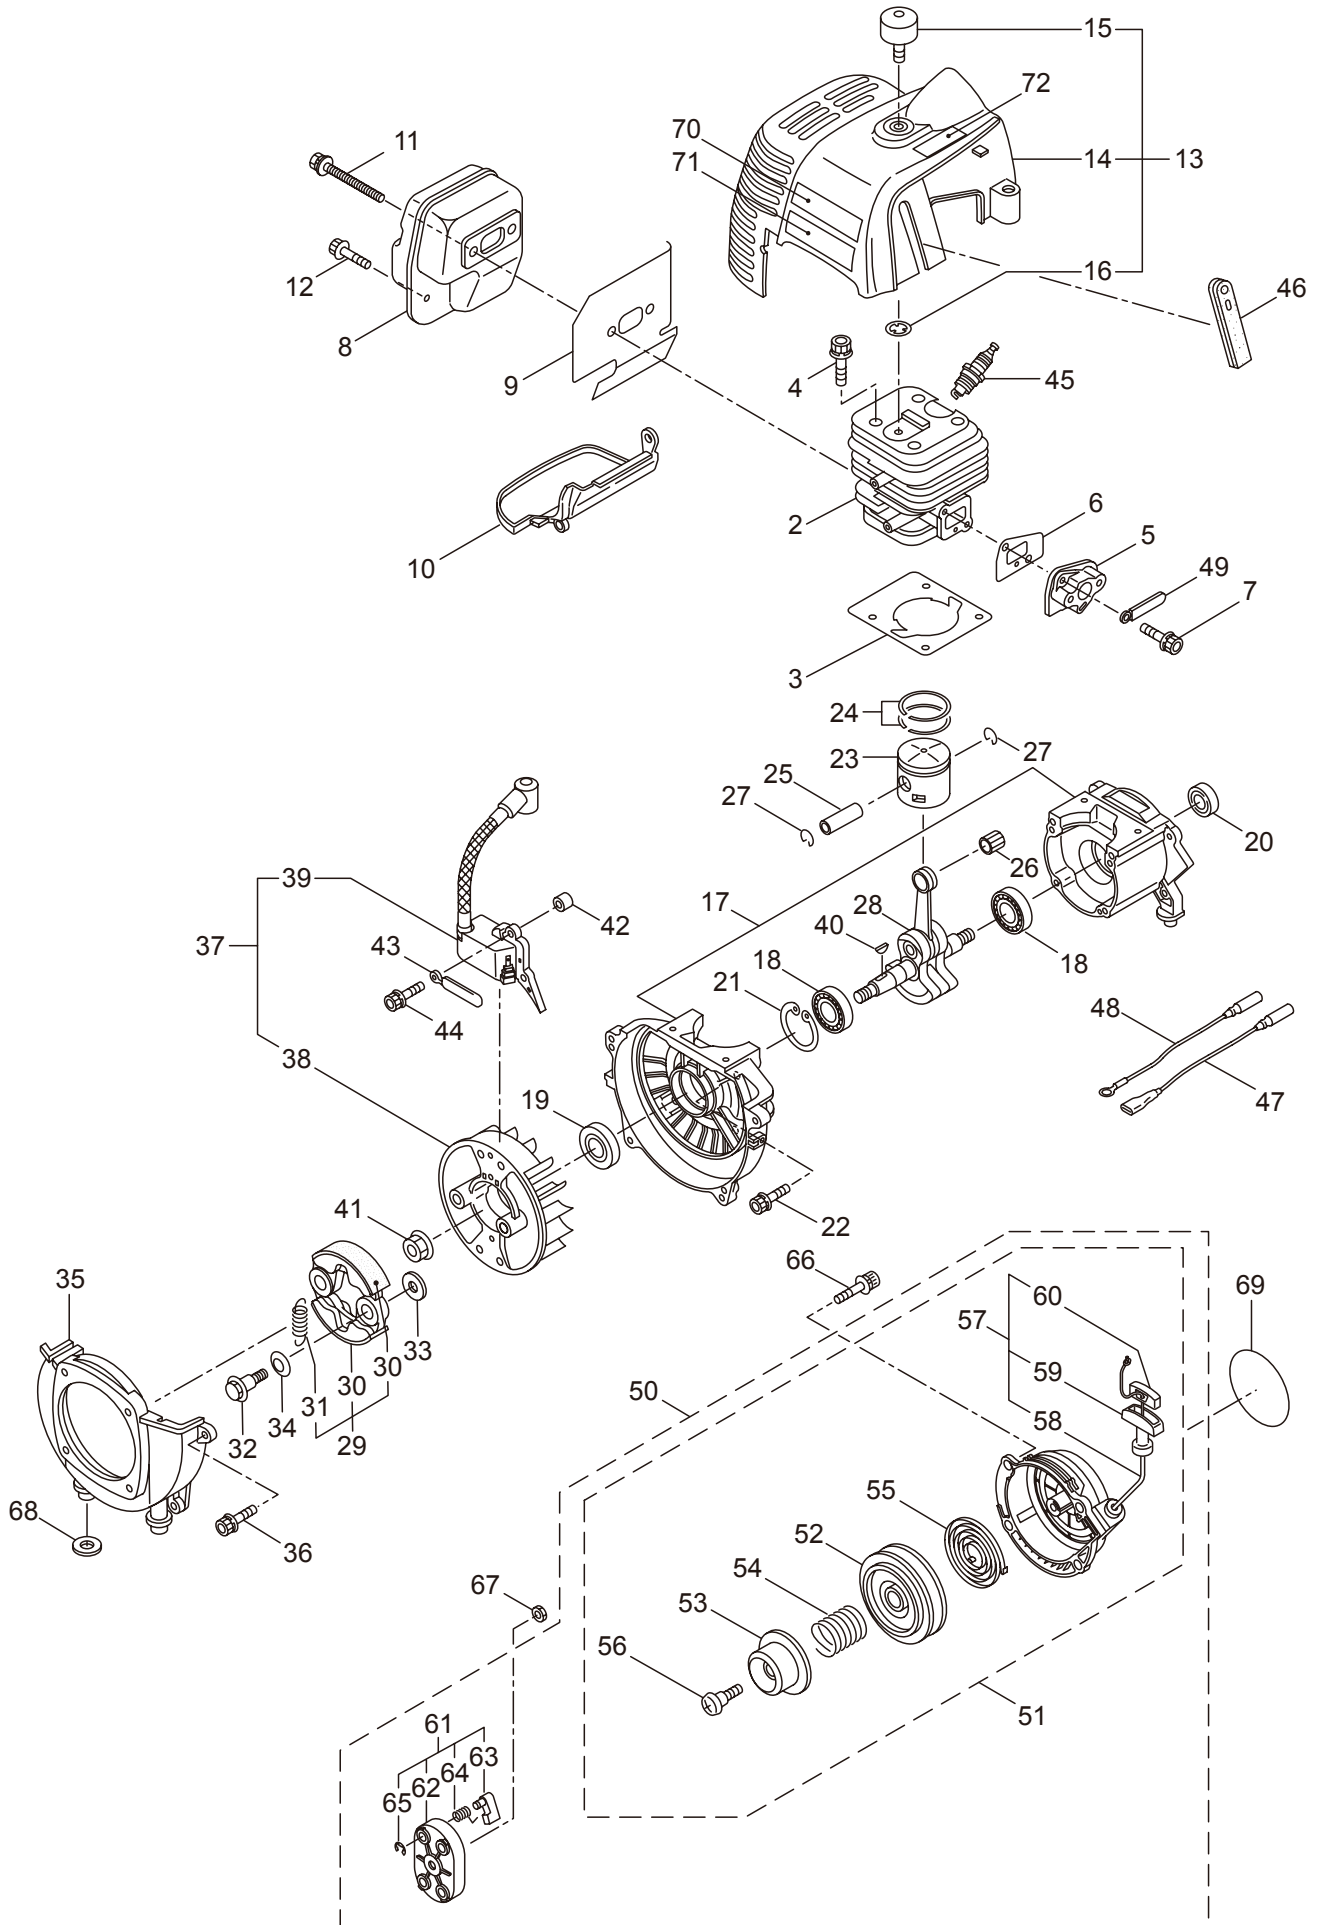

3. BC4321RS-01
ENGINE

Ref. No.	Part No.	Part Name	Q'ty	Remarks
3-46	286988	Grommet	1	
3-47	283735	Wire, Coil	1	
3-48	284541	Wire,Lead	1	
3-49	264588	Clamp	1	
3-50	285809	Recoil Starter Ass'y	1	Incl.51-65
3-51	285810	Starter Ass'y	1	Incl.52-60
3-52	286291	Reel	1	
3-53	286292	Cam Plate	1	
3-54	286293	Damper Spring	1	
3-55	280995	Spiral Spring	1	
3-56	286295	Set Screw	1	
3-57	286296	Starter Rope Ass'y	1	Incl.58-60
3-58	286297	Starter Rope	1	3.8x1000
3-59	262633	Starter Grip	1	
3-60	262981	Cap	1	
3-61	285679	Starter Pulley Ass'y	1	Incl.62-65
3-62	285680	Starter Pulley	1	
3-63	285681	Pawl	2	
3-64	285682	Return Spring	2	
3-65	262638	E-Ring	2	
3-66	268940	Screw	4	M5x18
3-67	285736	Nut	1	M8
3-68	285735	Packing	4	
3-69	287142	Label	1	REVERSE2/CE420
3-70	265694	Label	1	
3-71	262714	Label	1	MARUYAMA
3-72	267561	Label	1