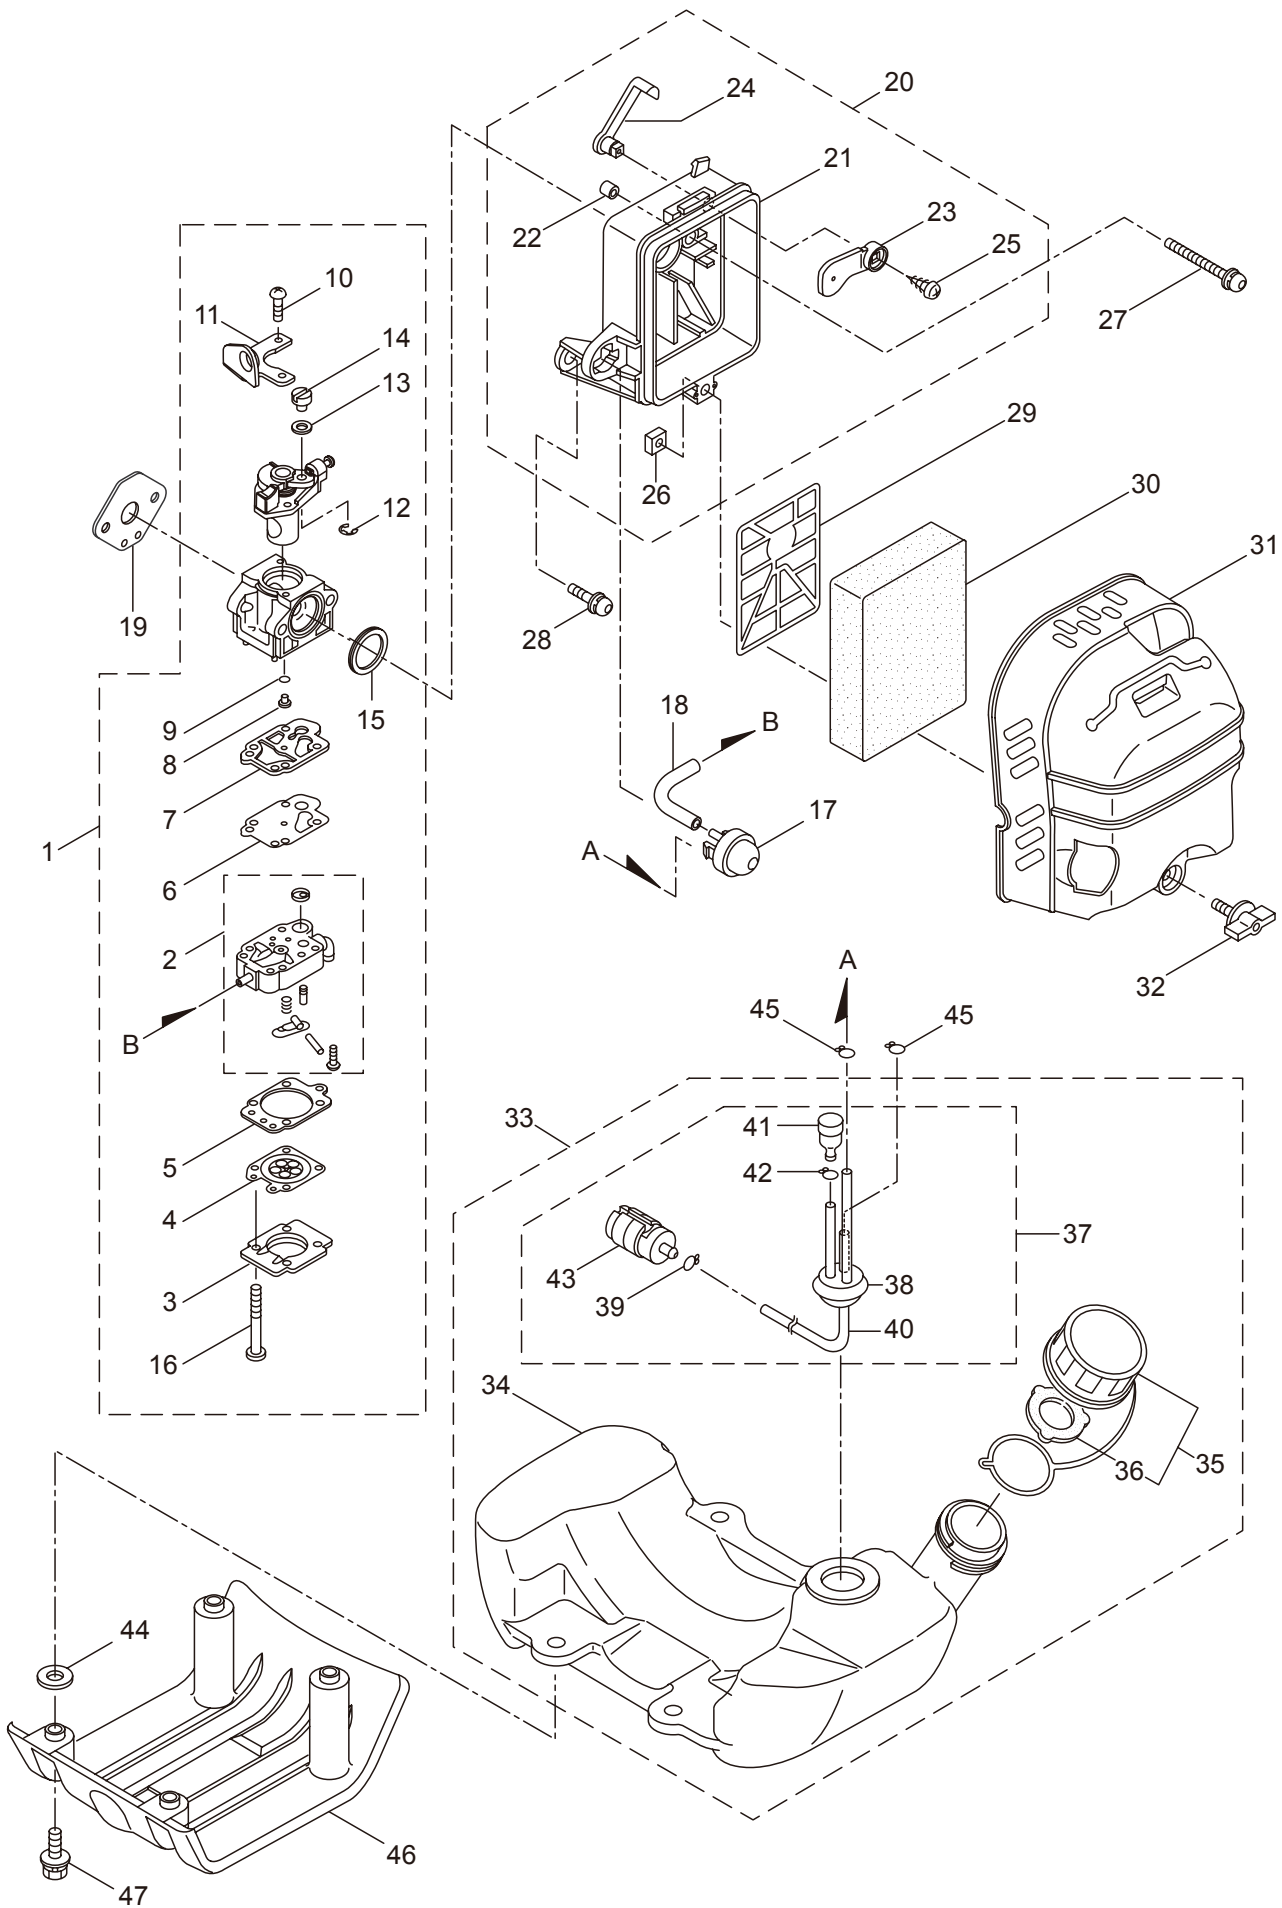

4. BC4321RS-01
CARBURETOR, FUEL TANK

Ref. No.	Part No.	Part Name	Q'ty	Remarks
4-1	287021	Carburetor Ass'y	1	Incl.2-16 New gasket required
4-2	283124	Pump Body	1	
4-3	263726	Cover Plate	1	
4-4	283905	Diaphragm, Meterring	1	
4-5	263727	Gasket	1	
4-6	262994	Diaphragm,Fuel Pump	1	
4-7	282576	Gasket	1	
4-8	287061	Main Jet	1	
4-9	261871	O-Ring	1	
4-10	261875	Screw	2	
4-11	264677	Bracket	1	
4-12	261876	E-Ring	1	
4-13	264678	Washer	1	
4-14	261658	Swivel	1	
4-15	261657	Packing	1	
4-16	263737	Screw	4	
4-17	282299	Pump	1	
4-18	282512	Fuel Pipe	1	
4-19	282301	Gasket	1	
4-20	282302	Case Ass'y	1	Incl.21-26
4-21	282303	Case Body	1	
4-22	282484	Sleeve	3	
4-23	282304	Valve	1	
4-24	282305	Lever	1	
4-25	269032	Screw	1	
4-26	269423	Nut	1	
4-27	261814	Cap Screw	2	M5x50
4-28	264807	Cap Screw	1	M5x16
4-29	282481	Plate	1	
4-30	282306	Element	1	
4-31	285814	Cleaner Cover	1	
4-32	281438	Knob	1	
4-33	286893	Fuel Tank Ass'y	1	Incl.34-43
4-34	286067	Fuel Tank	1	
4-35	281564	Fuel Tank Cap Ass'y	1	Incl.36
4-36	269377	Gasket	1	
4-37	286794	Fuel Pipe Pick-up Ass'y	1	Incl.38-43
4-38	268065	Grommet	1	
4-39	261117	Clip	1	
4-40	262649	Fuel Pipe	1	
4-41	261590	Breather	1	
4-42	261117	Clip	1	
4-43	267328	Fuel Filter Ass'y	1	
4-44	285735	Packing	4	
4-45	261117	Clip	2