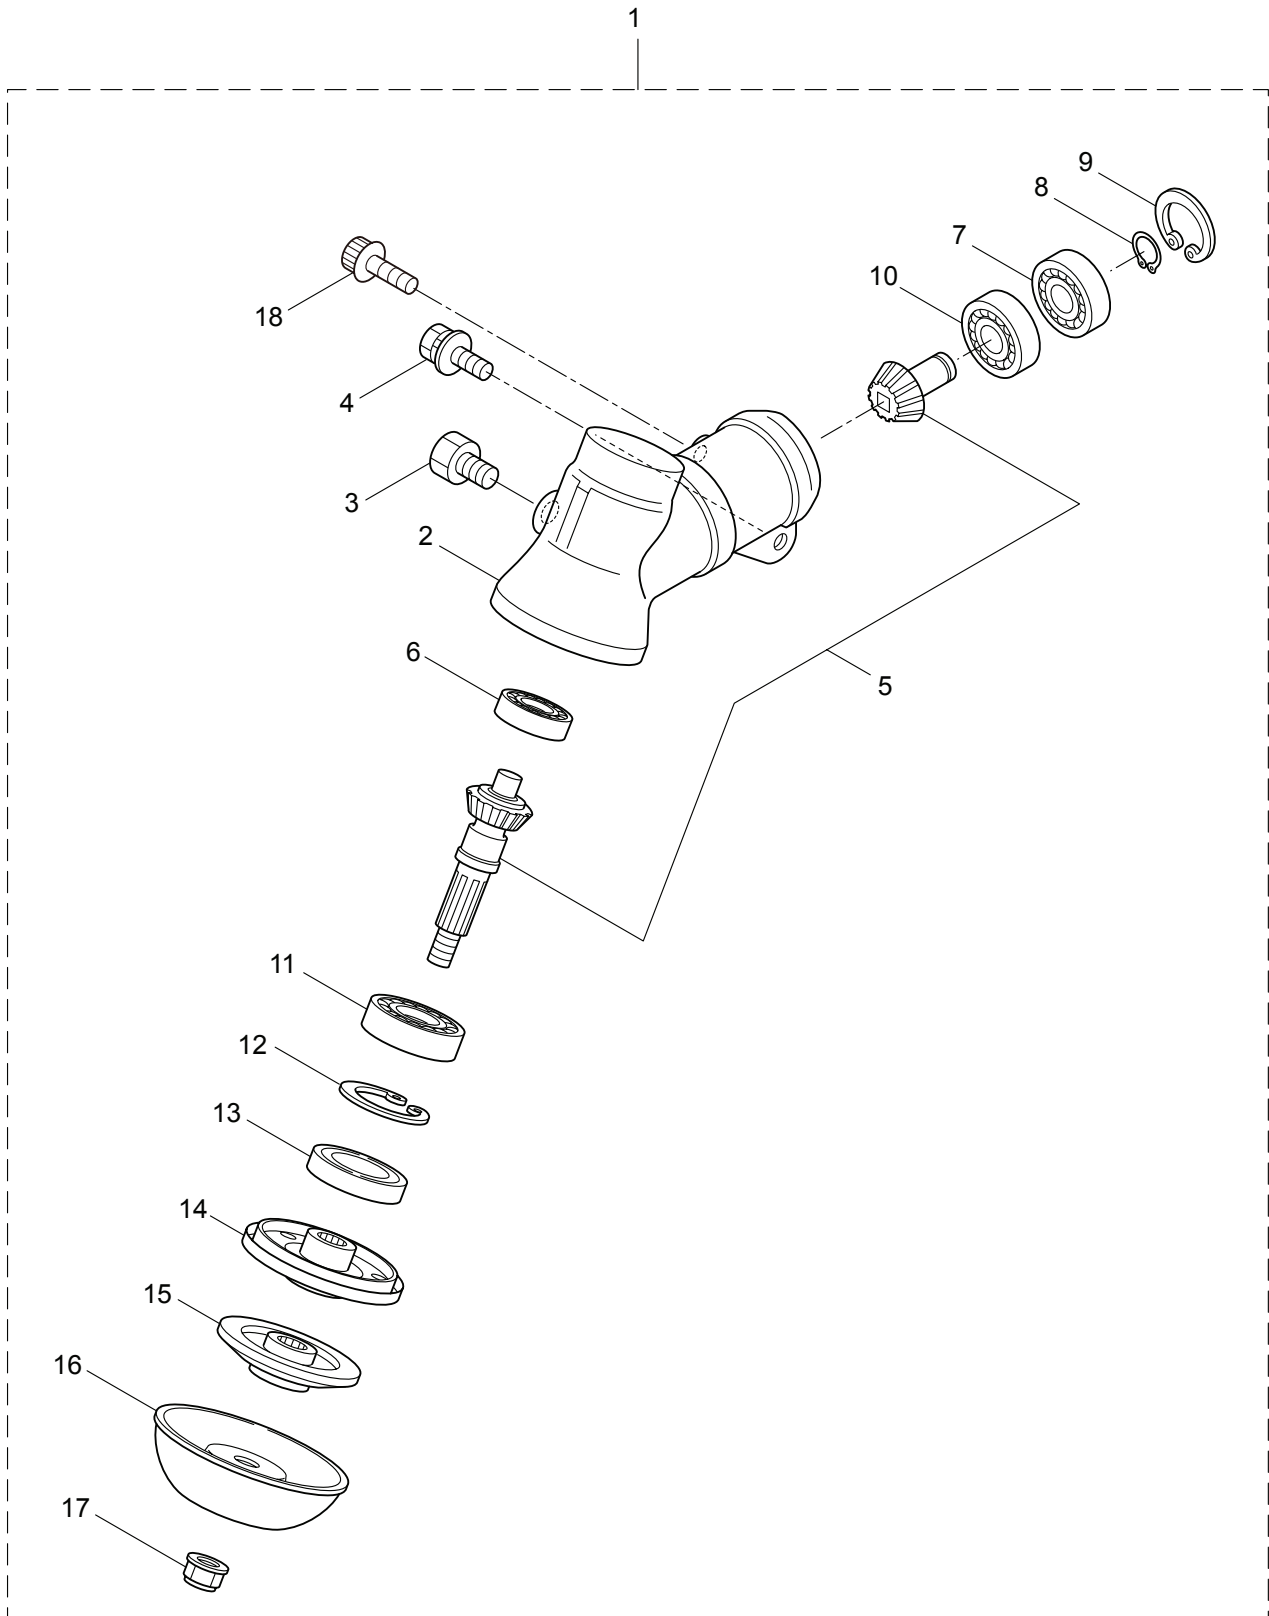

## CONTENTS

1. MAIN BODY .....	1 ~ 2
2. GEARCASE.....	3 ~ 4
3. ENGINE.....	5 ~ 8
4. CARBURETOR, FUEL TANK .....	9 ~ 12
5. ACCESSORIES .....	13 ~ 14

2013. 01.

**MARUYAMA**

P/N 523281-01

1. BC4321RS-01  
MAIN BODY

Ref. No.	Part No.	Part Name	Q'ty	Remarks
1-1	363915	BC4321RS-01	1	
1-2	222543	Clutch Case Ass'y	1	Incl.3-10
1-3	222544	Bearing Case	1	
1-4	012649	Bearing	1	#6201ZZ
1-5	016732	Snap Ring	1	#32
1-6	217045	Buffer (A)	1	
1-7	217046	Buffer (B)	1	
1-8	217047	Washer	1	
1-9	092033	Screw	4	M5x15
1-10	222370	Driveshaft Tube Adapter	1	
1-11	217134	Bolt	1	M6x30
1-12	222546	Clutch Drum	1	
1-13	222522	Driveshaft Ass'y	1	
1-14	220800	Driveshaft Tube	1	
1-15	223188	Label	1	
1-16	233330	Label	1	BC4321RS
1-17	228207	Label	1	
1-18	231143	Throttle Trigger	1	
1-19	231883	Hanging Bracket Ass'y	1	Incl.20
1-20	261762	Cap Screw	1	M5x14
1-21	228086	Hanging Strap Ass'y	1	
1-22	232104	Loop Handle Ass'y	1	Incl.23-25
1-23	226462	Loop Handle	1	
1-24	215608	Cap Screw	4	M5x30x16
1-25	081027	Nut	4	M5
1-26	219113	Cap Screw	4	M6x20
1-27	232092	Safety Cover Ass'y	1	Incl.28-34
1-28	231262	Safety Cover Ass'y	1	Incl.29,30
1-29	223180	Threaded Bracket	1	
1-30	221580	Screw	1	4x8
1-31	232093	Bracket Ass'y	1	Incl.32-34
1-32	223179	Bracket	1	
1-33	220632	Cap Screw	2	M6x30
1-34	231704	Washer	2	6x13xt1.0
1-35	231882	String Cutter Ass'y	1	Incl.36-38
1-36	230747	String Cutter	1	
1-37	261250	Cap Screw	1	M5x20
1-38	228325	Nut	1	
1-39	230748	Cover Extention	1	

2. BC4321RS-01  
GEARCASE

Ref. No.	Part No.	Part Name	Q'ty	Remarks
2-1	234837	Gearcase Ass'y	1	Incl.2-18
2-2	232850	Gearcase	1	
2-3	234109	Bolt	1	M8x8
2-4	217134	Bolt	1	M6x30
2-5	234349	Gear Set	1	
2-6	014490	Bearing	1	#6000
2-7	106933	Bearing	1	#6000Z
2-8	014210	Snap Ring	1	#10
2-9	054676	Snap Ring	1	#26
2-10	014490	Bearing	1	#6000
2-11	012544	Bearing	1	#6202
2-12	012380	Snap Ring	1	#35
2-13	232049	Oil Seal	1	D21355
2-14	232322	Bracket A Ass'y	1	
2-15	232052	Bracket B	1	
2-16	230849	Stabilizer	1	
2-17	232920	Nut	1	M10x1.25
2-18	217135	Bolt	1	M6x10