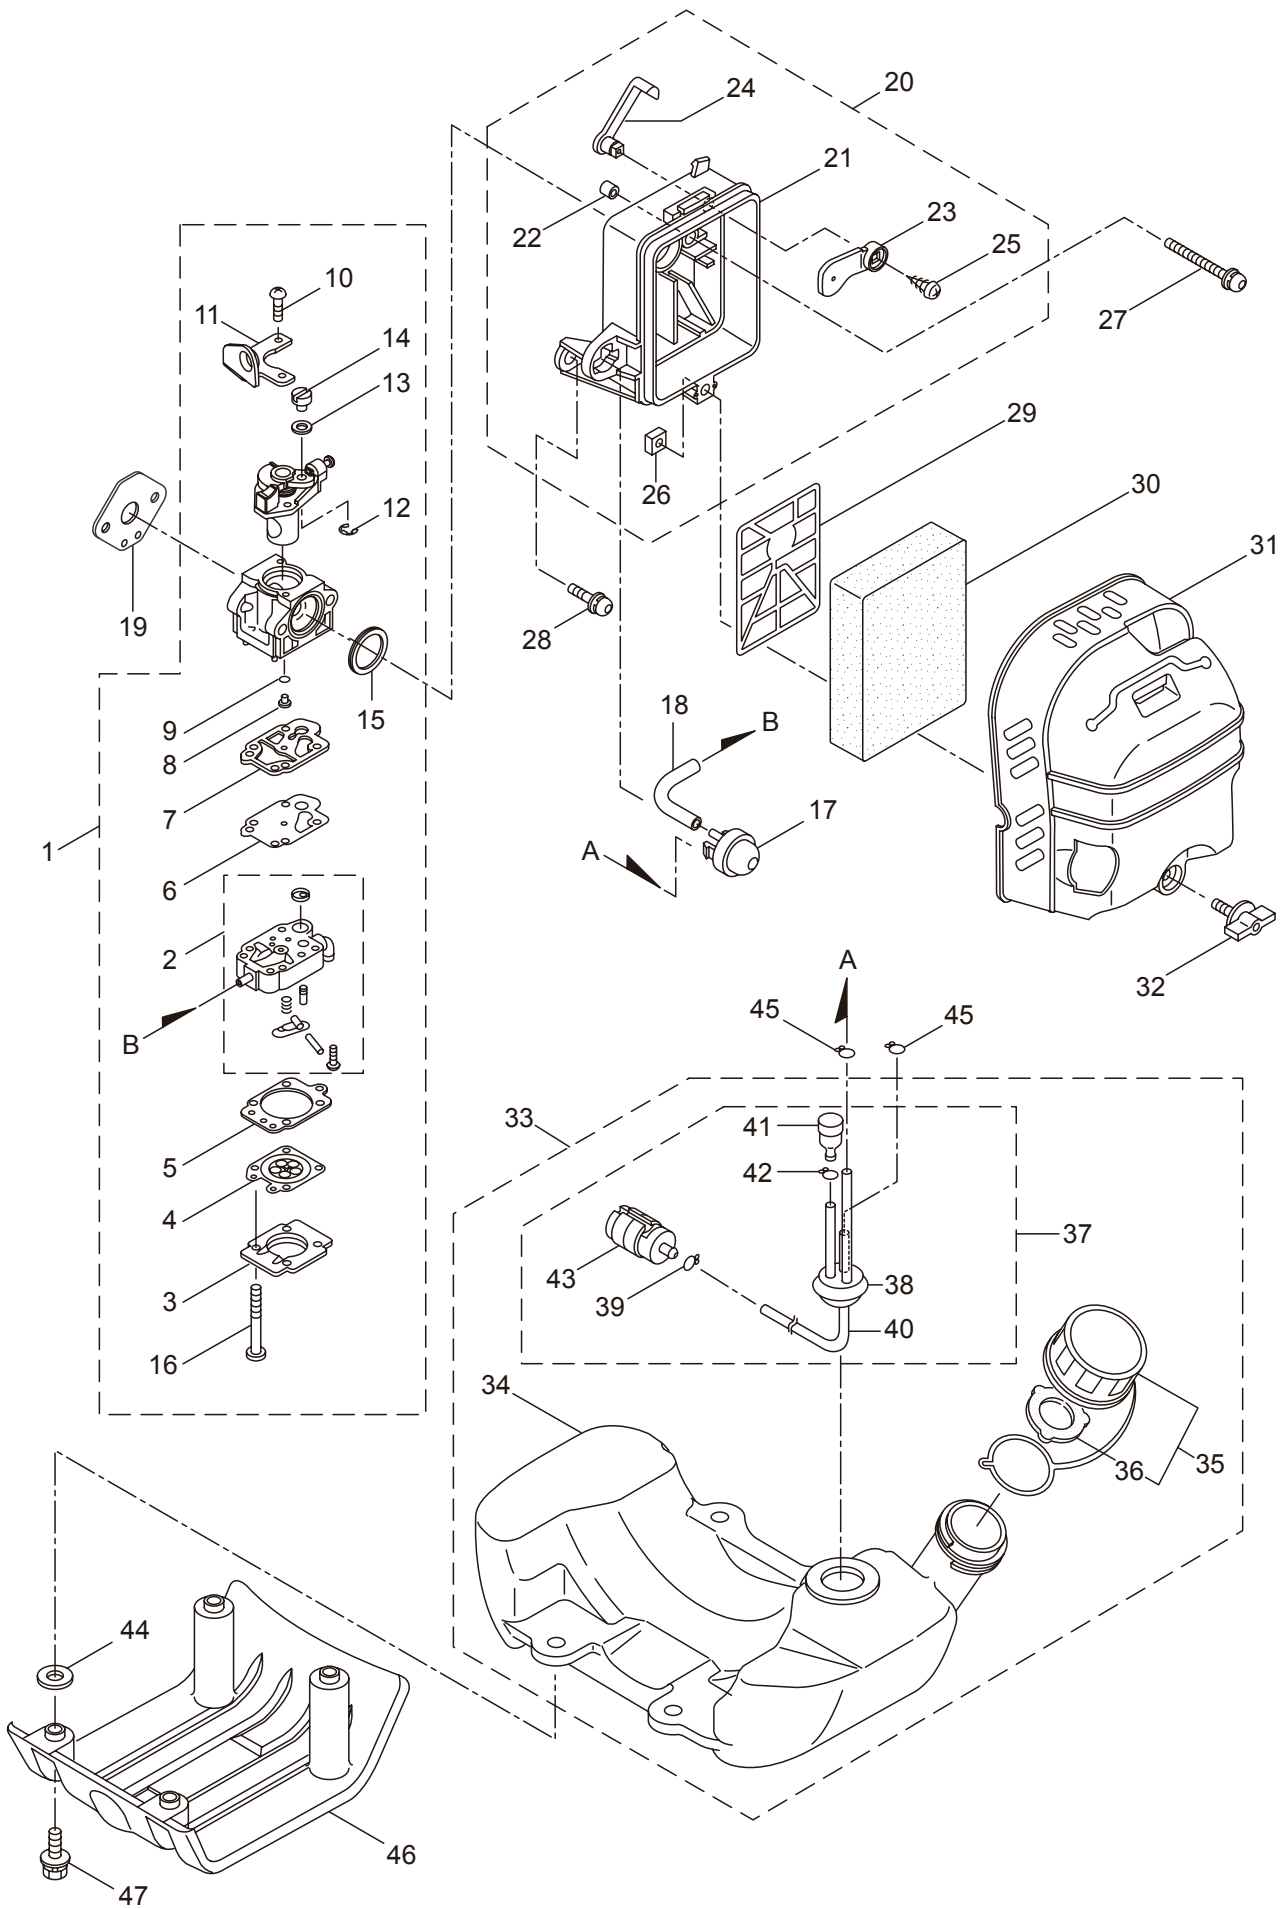

4. BC4321RS-01
CARBURETOR, FUEL TANK

Ref. No.	Part No.	Part Name	Q'ty	Remarks
4-46	285819	Stand	1	
4-47	281714	Cap Screw	4	M5x20