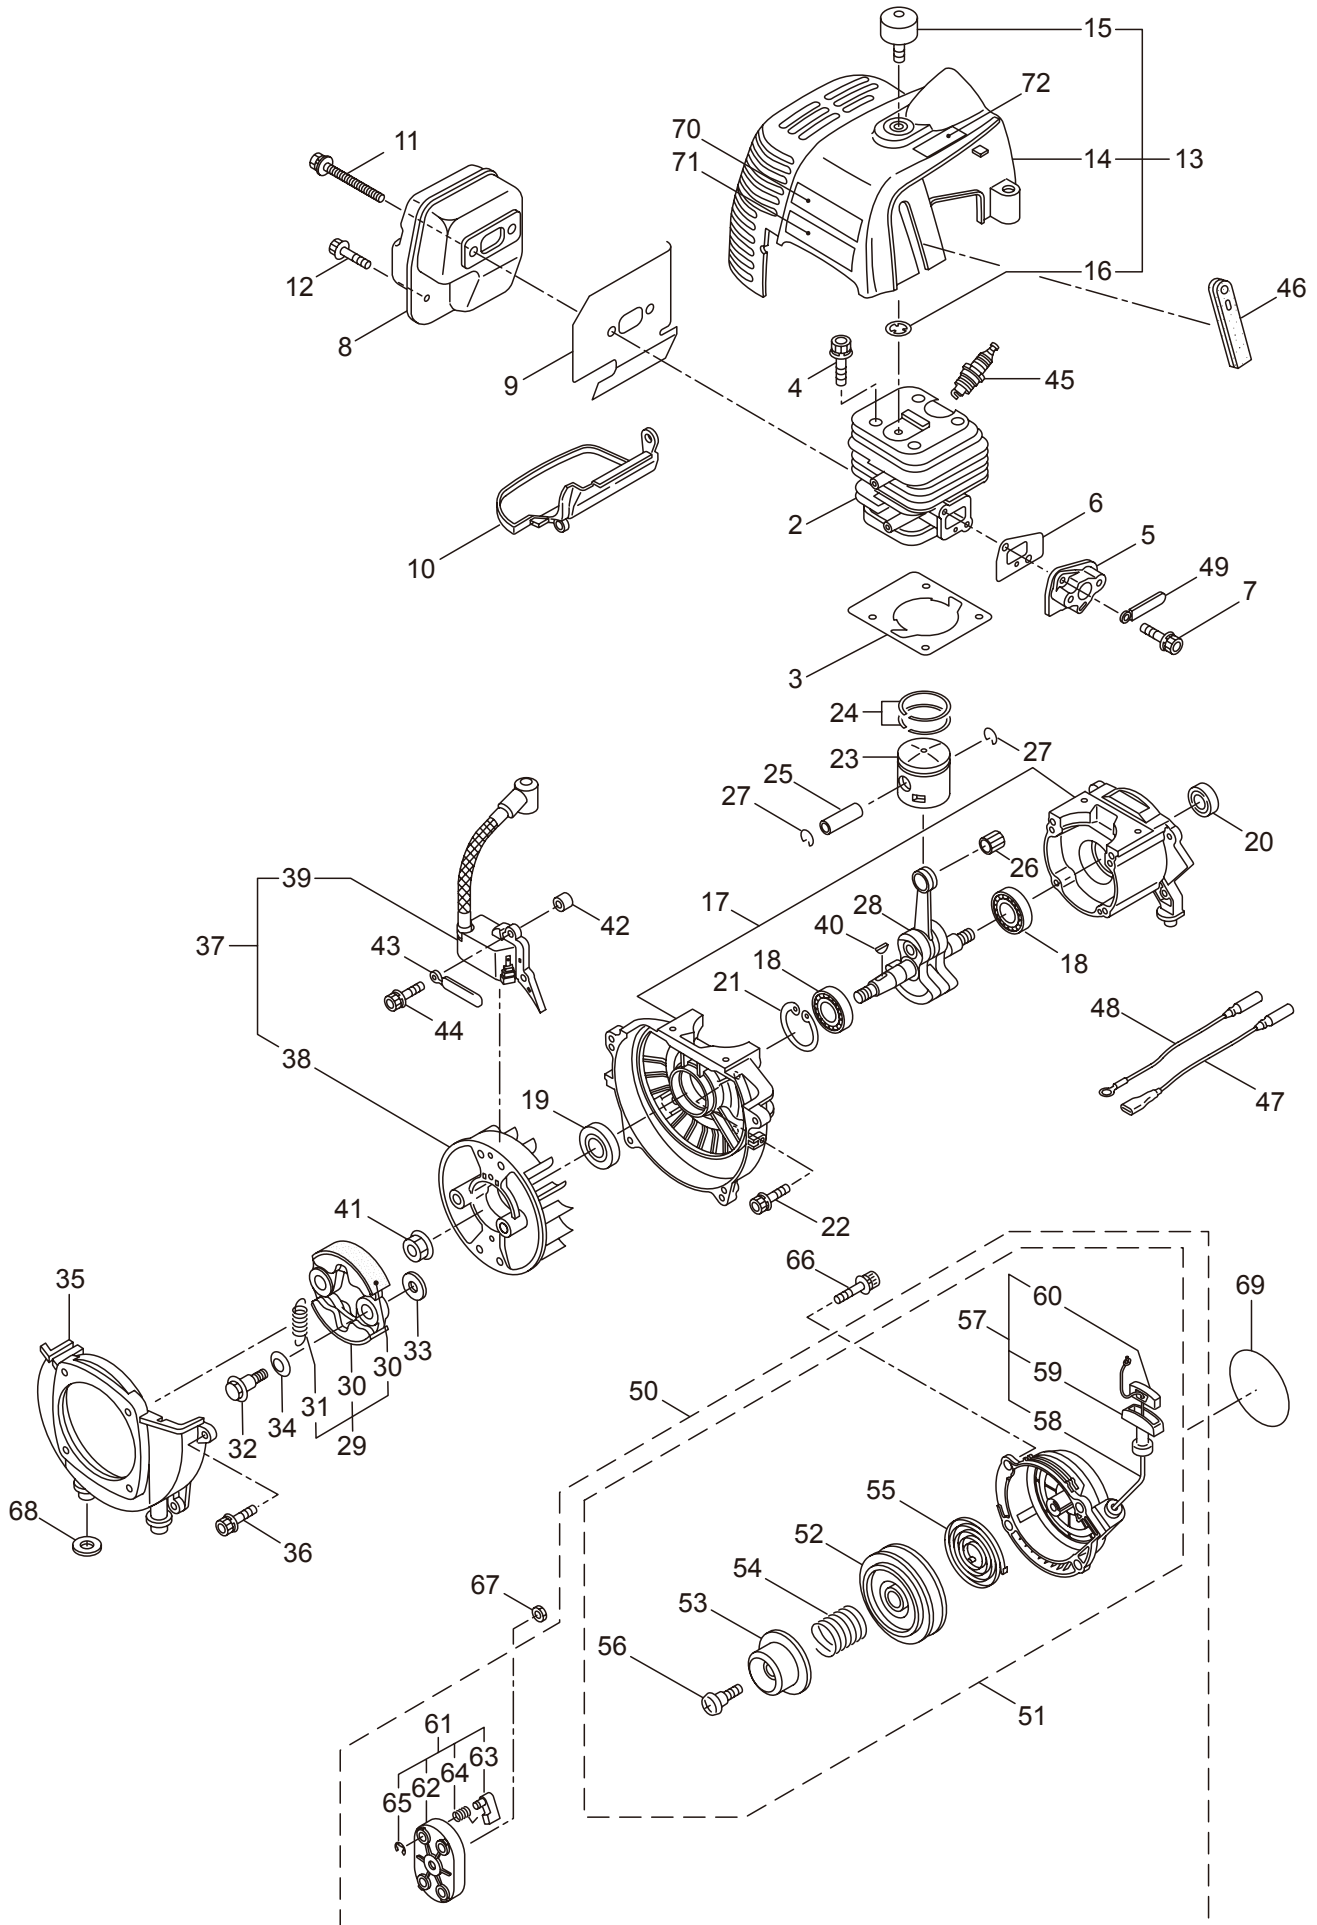

3. BC4321RS-01
ENGINE

Ref. No.	Part No.	Part Name	Q'ty	Remarks
3-1	858989	Engine	1	CE420/09
3-2	286278	Cylinder	1	New gasket required
3-3	285772	Gasket	1	
3-4	261246	Cap Screw	4	M5x25
3-5	285778	Insulator	1	New gasket required
3-6	285779	Gasket	1	
3-7	265924	Cap Screw	2	M5x25
3-8	285781	Muffler Comp.	1	
3-9	285783	Gasket	1	
3-10	285784	Under Cover	1	
3-11	266713	Cap Screw	2	M5x60
3-12	283315	Screw	1	M5x12W-12
3-13	286891	Top Cover Ass'y	1	Incl.14-16
3-14	285786	Top Cover	1	
3-15	285843	Knob	1	
3-16	286362	Washer	1	M6
3-17	285789	Crankcase	1	
3-18	262658	Bearing	2	#6202C3
3-19	262660	Oil Seal	1	TC15357
3-20	262565	Oil Seal	1	ISCD15257
3-21	012380	Snap Ring	1	#35
3-22	261612	Cap Screw	4	M5x30
3-23	285795	Piston	1	
3-24	262476	Piston Ring	2	(2)Required
3-25	262749	Piston Pin	1	
3-26	262659	Bearing,Needle	1	KTV111414EG01B2
3-27	262479	Clip,Piston Pin	2	
3-28	285797	Crankshaft/Conn.Rod Ass'y	1	
3-29	282743	Clutch Ass'y	1	Incl.30,31
3-30	282624	Clutch Shoe	2	(2)required
3-31	263617	Spring,Clutch	1	2.3-44.8L
3-32	282321	Cap Screw	2	M8x1.25
3-33	262683	Washer	2	8x22xt1.2
3-34	262682	Wave Washer	2	
3-35	282285	Fan Cover	1	
3-36	261250	Cap Screw	4	M5x20
3-37	287597	Magneto Ass'y	1	Incl.38,39
3-38	286207	Rotor/Fan	1	
3-39	287598	Ignition Coil Ass'y	1	
3-40	261076	Woodruff Key	1	3x10
3-41	262731	Nut,Rotor	1	M10
3-42	280381	Spacer	2	
3-43	287714	Clamp	1	
3-44	261256	Cap Screw	2	M4x25
3-45	262483	Spark Plug	1	NGK BPMR6Y