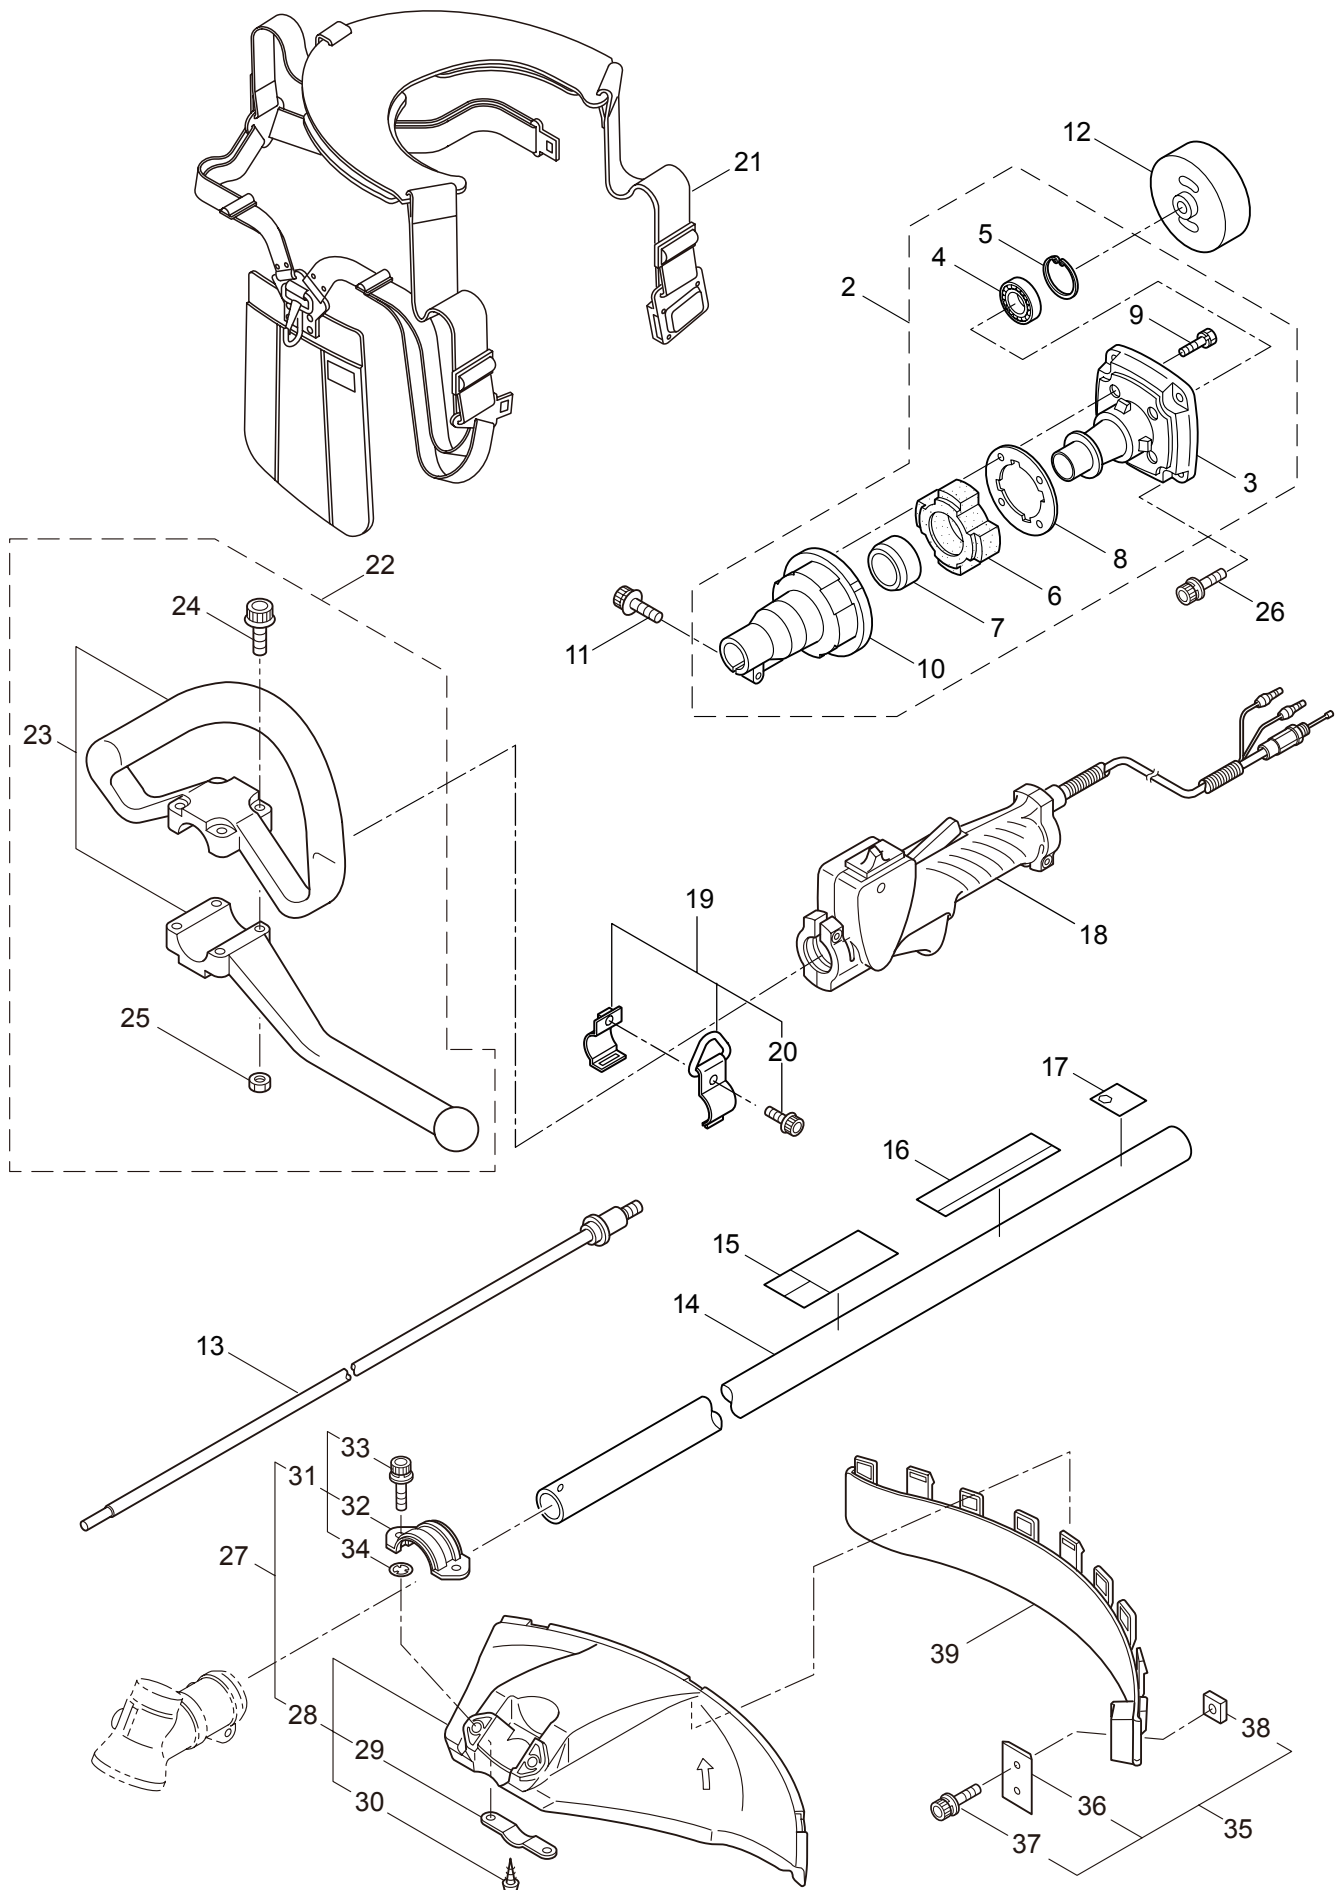

## CONTENTS

1. MAIN BODY .....	1 ~ 2
2. GEARCASE.....	3 ~ 4
3. ENGINE.....	5 ~ 8
4. CARBURETOR, FUEL TANK .....	9 ~ 12
5. ACCESSORIES .....	13 ~ 14

2013. 01.

**MARUYAMA**

P/N 523281-01

1. BC4321RS-01  
MAIN BODY

Ref. No.	Part No.	Part Name	Q'ty	Remarks
1-1	363915	BC4321RS-01	1	
1-2	222543	Clutch Case Ass'y	1	Incl.3-10
1-3	222544	Bearing Case	1	
1-4	012649	Bearing	1	#6201ZZ
1-5	016732	Snap Ring	1	#32
1-6	217045	Buffer (A)	1	
1-7	217046	Buffer (B)	1	
1-8	217047	Washer	1	
1-9	092033	Screw	4	M5x15
1-10	222370	Driveshaft Tube Adapter	1	
1-11	217134	Bolt	1	M6x30
1-12	222546	Clutch Drum	1	
1-13	222522	Driveshaft Ass'y	1	
1-14	220800	Driveshaft Tube	1	
1-15	223188	Label	1	
1-16	233330	Label	1	BC4321RS
1-17	228207	Label	1	
1-18	231143	Throttle Trigger	1	
1-19	231883	Hanging Bracket Ass'y	1	Incl.20
1-20	261762	Cap Screw	1	M5x14
1-21	228086	Hanging Strap Ass'y	1	
1-22	232104	Loop Handle Ass'y	1	Incl.23-25
1-23	226462	Loop Handle	1	
1-24	215608	Cap Screw	4	M5x30x16
1-25	081027	Nut	4	M5
1-26	219113	Cap Screw	4	M6x20
1-27	232092	Safety Cover Ass'y	1	Incl.28-34
1-28	231262	Safety Cover Ass'y	1	Incl.29,30
1-29	223180	Threaded Bracket	1	
1-30	221580	Screw	1	4x8
1-31	232093	Bracket Ass'y	1	Incl.32-34
1-32	223179	Bracket	1	
1-33	220632	Cap Screw	2	M6x30
1-34	231704	Washer	2	6x13xt1.0
1-35	231882	String Cutter Ass'y	1	Incl.36-38
1-36	230747	String Cutter	1	
1-37	261250	Cap Screw	1	M5x20
1-38	228325	Nut	1	
1-39	230748	Cover Extention	1	

2. BC4321RS-01  
GEARCASE

Ref. No.	Part No.	Part Name	Q'ty	Remarks
2-1	234837	Gearcase Ass'y	1	Incl.2-18
2-2	232850	Gearcase	1	
2-3	234109	Bolt	1	M8x8
2-4	217134	Bolt	1	M6x30
2-5	234349	Gear Set	1	
2-6	014490	Bearing	1	#6000
2-7	106933	Bearing	1	#6000Z
2-8	014210	Snap Ring	1	#10
2-9	054676	Snap Ring	1	#26
2-10	014490	Bearing	1	#6000
2-11	012544	Bearing	1	#6202
2-12	012380	Snap Ring	1	#35
2-13	232049	Oil Seal	1	D21355
2-14	232322	Bracket A Ass'y	1	
2-15	232052	Bracket B	1	
2-16	230849	Stabilizer	1	
2-17	232920	Nut	1	M10x1.25
2-18	217135	Bolt	1	M6x10